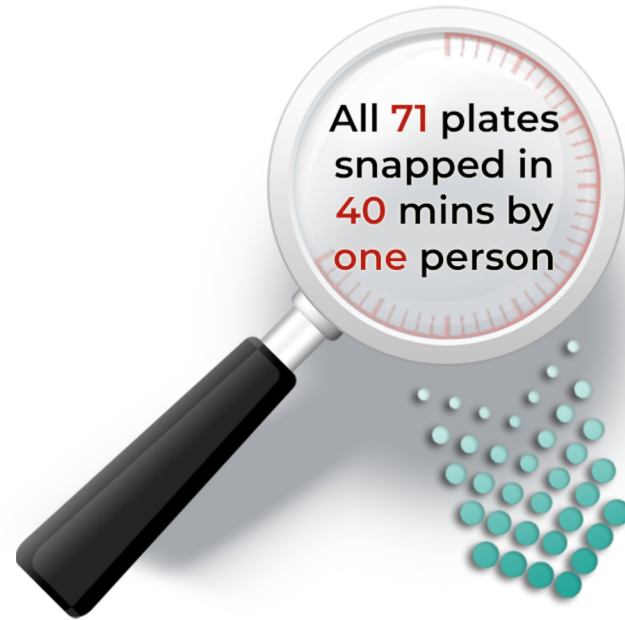

### Summary March 19 2024

*Stale Status	Period	Count
Instantaneous	< 3 mths	10
Long term	3 mths - 2 yrs	37
Chronic	> 2 yrs	2

*Stale Range	Min	Max
	79 Days	1084 Days

Average # of days *stale	Count
	280

\*Stale - the number of days between the last day of the month displayed on tag and the photo date.

### Magnitude of Problem